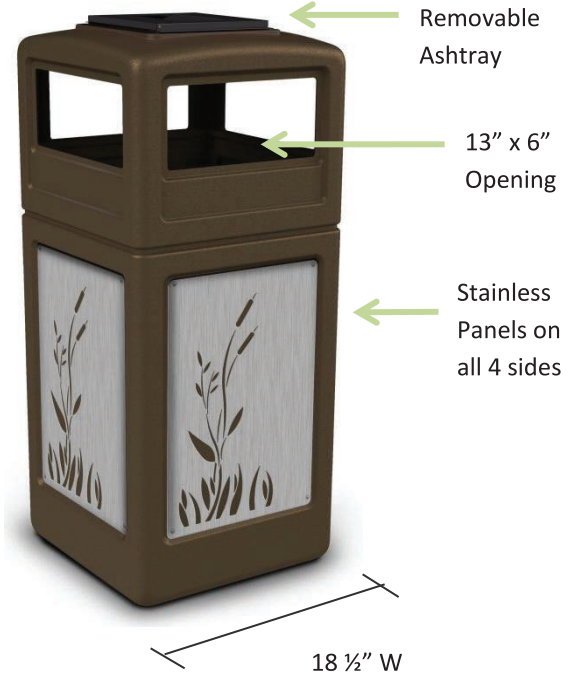

Intermingle

#733026099 Black
 #733026299 Green
 #733026299 Brown

Horizontal Lines

#733006199 Black
 #733006099 Green
 #733006299 Brown

Unit Size	Capacity	Weight
42 ¼" H 18 ½" W 18 ½" L	42-Gallons	34 lbs

Carton Size	#Cartons Shipped	Dimensional Wt.	Carton Wt.
19"L x 20"W x 35"H (ctn 1)	2	80 lbs	31 lbs
19"L x 19"W x 16"H (ctn 2)		35 lbs	11 lbs

Removable Ashtray,
 .060" gauge aluminum

42 1/4" H

Cattails in
 Brown

18 1/2" W

4 Unique Design Patterns

REEDS

INTERMINGLE

HORIZONTAL
 LINES

CATTAILS

Features and Benefits

Decorative stainless steel designs create an upscale appearance that complements any design style throughout your property.

- 42-gallon capacity with stainless panels that ship already affixed to all four sides; no assembly required
- Dome lid keeps weather elements out
- Includes removable powder-coated, aluminum ashtray with snuffer for cleaning
- Large 13" x 6" opening on all four sides of dome lid offers convenient access
- Durable polyethylene waste container with decorative stainless steel panels is built for indoor or outdoor use
- Stainless steel panels are bolted to receptacle for a long service life
- Grab Bag™ system secures trash bag in place for a clean appearance and hassle-free maintenance
- ADA compliant