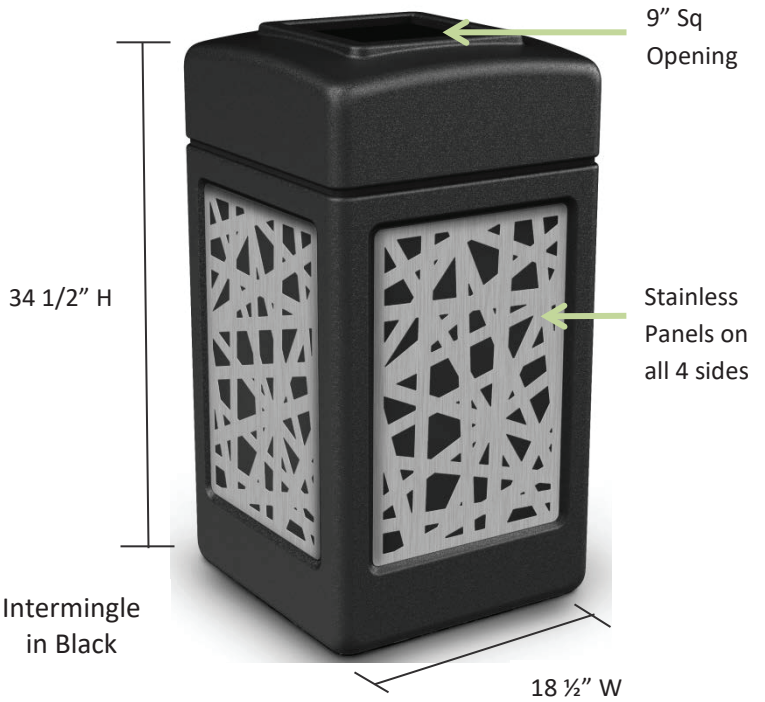

42-Gallon Trash Receptacle with Decorative Stainless Steel Panels

Reeds Design

#734161 Black
#734160 Green
#734162 Brown

Intermingle

#734261 Black
#734260 Green
#734262 Brown

Cattails

#733961 Black
#733960 Green
#733962 Brown

Horizontal Lines

#734061 Black
#734060 Green
#734062 Brown

Unit Size	Capacity	Weight
34 1/2" H	42-Gallons	28 lbs
18 1/2" W		
18 1/2" L		

4 Unique Design Patterns

REEDS

INTERMINGLE

*HORIZONTAL
LINES*

CATTAILS

Decorative stainless steel designs create an upscale appearance that complements any design style throughout your property.

- 42-gallon trash receptacles ship full assembled
- Snap-lock lid keeps lid attached to the base
- Durable polyethylene waste container with decorative stainless steel panels is built for indoor or outdoor use
- Stainless steel panels are bolted to receptacle for a long service life
- Grab Bag™ system secures trash bag in place for a clean appearance and hassle-free maintenance
- Large 9" opening for convenient disposal
- ADA compliant
- No assembly required, stainless panels ship affixed to side of waste container

Carton Size	# Cartons Shipped	Dimensional Wt.	Carton Wt.
19" L x 20" W x 35" H	(1)	80 lbs	31 lbs

Reeds in Brown

Horizontal Lines in Green

Cattails in Black