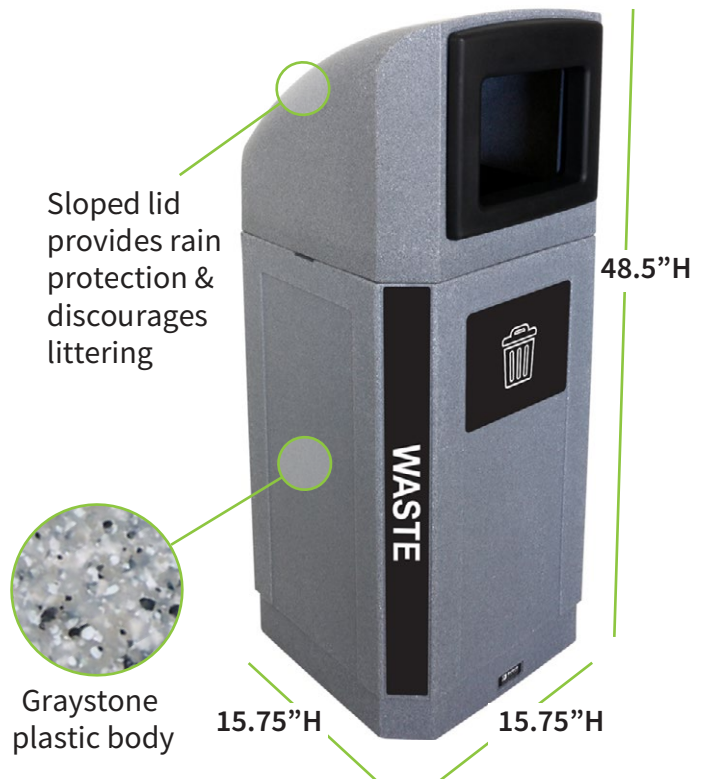

Create a modern look without sacrificing practicality. Eight flat sides allow for 360-degree customized labelling options. The Octo is the perfect container for large public spaces both indoor and outdoor with an edgy, yet practical and durable design. Available in a top-loading lid for indoor use and a side-load option for outdoor use.

Best selection, lowest prices.

Call us for Quantity Discounts and Custom Designs!

800.664.5340 www.recycleaway.com

The Octo Bin

FEATURES

- Eight-sided design for ample signage and labeling options
- Two versions for indoor and outdoor use available
- Weighted base capability
- 32 Gallon Capacity
- 34.21 lbs
- Made in North America

32-gallon plastic liner included

LABEL OPTIONS:

LID OPTIONS:

Octo Indoor

Octo Outdoor

Best selection, lowest prices.

Call us for Quantity Discounts and Custom Designs!

800.664.5340 www.recycleaway.com