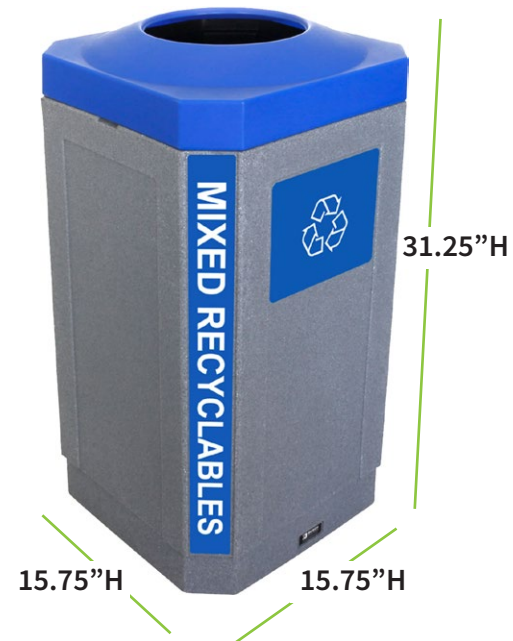

Create a modern look without sacrificing practicality. Eight flat sides allow for 360-degree customized labelling options. The Octo is the perfect container for large public spaces both indoor and outdoor with an edgy, yet practical and durable design. Available in a top-loading lid for indoor use and a side-load option for outdoor use.

Best selection, lowest prices.

Call us for Quantity Discounts and Custom Designs!

800.664.5340 www.recycleaway.com

The Octo Bin

FEATURES

- Eight-sided design for ample signage and labeling options
- Two versions for indoor and outdoor use available
- Weighted base capability
- 32 Gallon Capacity
- 34.21 lbs
- Made in North America

32-gallon plastic liner included

LABEL OPTIONS:

LID OPTIONS:

Octo Indoor

Octo Outdoor

Best selection, lowest prices.

Call us for Quantity Discounts and Custom Designs!

800.664.5340 www.recycleaway.com