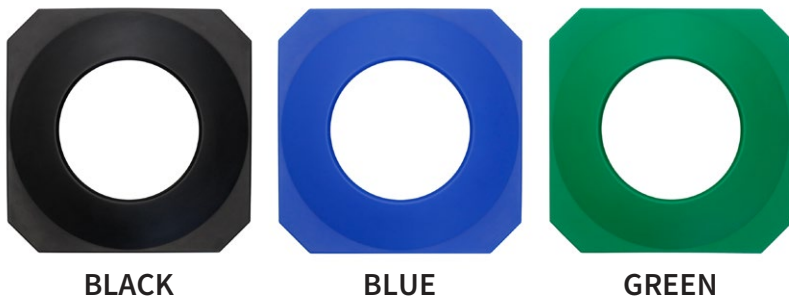

Create a modern look without sacrificing practicality. Eight flat sides allow for 360-degree customized labelling options. The Octo is the perfect container for large public spaces both indoor and outdoor with an edgy, yet practical and durable design. Available in a top-loading lid for indoor use and a side-load option for outdoor use.

Best selection, lowest prices.

Call us for Quantity Discounts and Custom Designs!

800.664.5340 www.recycleaway.com

The Octo Bin

FEATURES

- Eight-sided design for ample signage and labeling options
- Two versions for indoor and outdoor use available
- Weighted base capability
- 32 Gallon Capacity
- 34.21 lbs
- Made in North America

32-gallon plastic liner included

LABEL OPTIONS:

LID OPTIONS:

Octo Indoor

Octo Outdoor

Best selection, lowest prices.

Call us for Quantity Discounts and Custom Designs!

800.664.5340 www.recycleaway.com