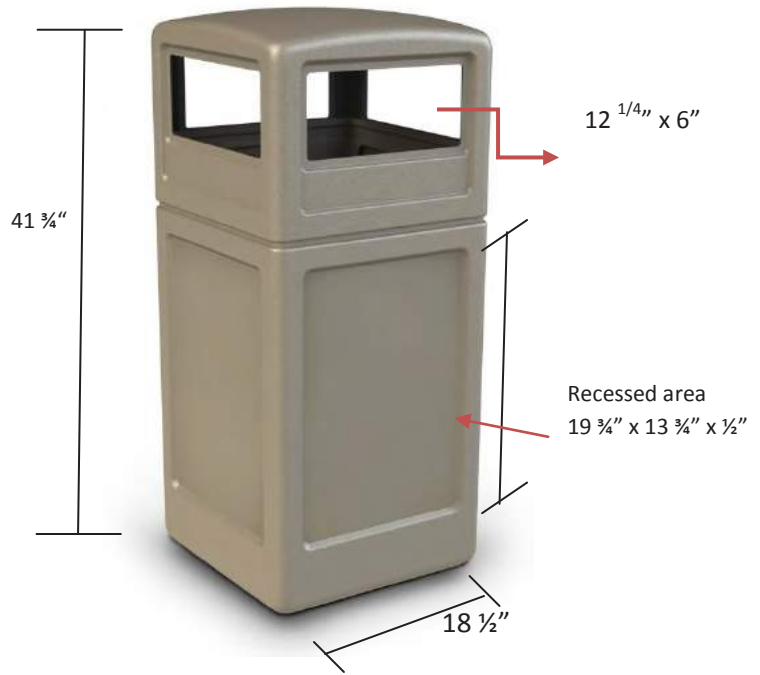

**Material Process:** Blow-molded, HDPE w/ PCR

**Standard Inclusions:** (1) set of decals

Unit Size	Capacity	Weight
41 ¾" H 18 ½" W 18 ½" L	42 Gallons	24 lbs

Choose your decals to personalize  
Decals included; BOTTLES AND CANS,  
ALUMINUM, GLASS, PLASTIC BAGS, PAPER,  
MIXED RECYCLABLES, and TRASH.

42 gallon recycling center with dome lid and customize decals supports your sustainability program. Recycling bin is extremely durable and perfect for indoor or outdoor use; won't rust, dent or chip.

- Environmentally friendly; molded from at least 25% post-consumer recycled material
- Includes seven decals and recycle logos to create a personalized recycling center
- Decals include; Bottles and Cans, Aluminum, Glass, Plastic Bags, Paper, Mixed Recyclables, and Trash
- Connecting hardware available, to connect two or more units for a complete recycling system, #797900
- Oval opening on both sides of dome lid offers convenient disposal and the 7.5" w x 5" h opening is perfect for common recycling discards
- Large 42-gallon trash capacity uses 45 gallon trash bags and is perfect for high traffic areas Lid fits snug to base and lifts off for easy trash removal
- Trash receptacle includes patented Grab Bag™ system and additional routed openings to secure trash bag in place
- Ships in two cartons
- 1-year Warranty
- Made in U.S.A.

Unit Size	Capacity	Weight
41 ¾" H 18 ½" W 18 ½" L	42-Gallons	24 lbs

Carton Size	# Cartons Shipped	Dimensional Wt.	Carton Wt.
(Ctn1) 19"L x 20" W x 35"H (Ctn2) 18 ½"L x 19" W x 16"H	(1) Waste Container (2) Dome Lid	(Ctn1) 80 lbs (Ctn2) 35 lbs	(Ctn1) 21 lbs (Ctn2) 8 lbs

- Ships at Dimensional Weight.

Contemporary style dome lid helps keep the weather elements out and allows for convenient disposal on all sides. This heavy-duty waste container is designed to withstand the harshest environments and is perfect for indoor or outdoor use.