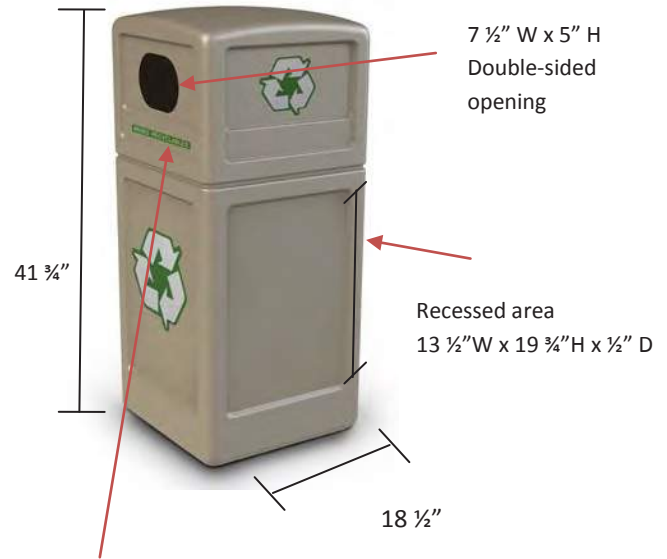

Item#:

-  74610199 – Black (Decal – white letters on green background)
-  74610299 – Beige (Decal - white letters on green background)
-  74610499 – Blue (Decal – white letters on blue background)
-  74613499 – Gray with Blue Dome Lid (Decal – white/blue decals)

**Material Process:** Blow-molded, HDPE w/ PCR

**Standard Inclusions:** (1) set of decals

Unit Size	Capacity	Weight
41 ¾" H 18 ½" W 18 ½" L	42 Gallons	24 lbs

Choose your decals to personalize  
Decals included; BOTTLES AND CANS,  
ALUMINUM, GLASS, PLASTIC BAGS, PAPER,  
MIXED RECYCLABLES, and TRASH.

42 gallon recycling center with dome lid and customize decals supports your sustainability program. Recycling bin is extremely durable and perfect for indoor or outdoor use; won't rust, dent or chip.

- Environmentally friendly; molded from at least 25% post-consumer recycled material
- Includes seven decals and recycle logos to create a personalized recycling center
- Decals include; Bottles and Cans, Aluminum, Glass, Plastic Bags, Paper, Mixed Recyclables, and Trash
- Connecting hardware available, to connect two or more units for a complete recycling system, #797900
- Oval opening on both sides of dome lid offers convenient disposal and the 7.5" w x 5" h opening is perfect for common recycling discards
- Large 42-gallon trash capacity uses 45 gallon trash bags and is perfect for high traffic areas Lid fits snug to base and lifts off for easy trash removal
- Trash receptacle includes patented Grab Bag™ system and additional routed openings to secure trash bag in place
- Ships in two cartons
- 1-year Warranty
- Made in U.S.A.