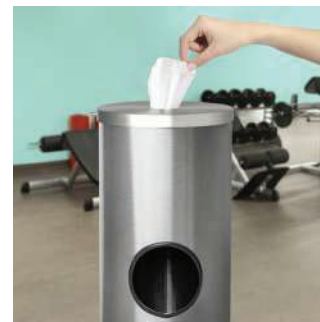

Stainless Steel Sanitizing Wipe Dispenser

A Satin Stainless Steel unit to compliment and help sanitize any environment, with easy dispensing of wipes.

QUICK SPECS

Item #: SW-DSP-01 SS

Capacity: 3 Gal

Dimensions: 10" dia x 28" h

Setting: Indoor

Material: Stainless Steel

Stainless Steel Sanitizing Wipe Dispenser

KEY FEATURES

- Satin Stainless Steel unit compliments any environment with easy dispensing of wipes
- Flat top with 2" diameter opening lifts off lid to easily refill or replace wipes
- Integrates a 5" diameter trash opening on side of unit for sanitary wipes and disposable waste
- Unit lifts off open bottom to expose 3 gallon plastic trash receptacle for quick and easy serviceability
- Decorative double beaded base adds elegance and stability with a full rubber gasket to protect floor surfaces
- Compatible with most center-pull bagged wipe rolls 9.5" in diameter or less
- Disinfectant wipes, Anti-Bacterial, or Sanitizing Wipes can be used
- Custom colors and logos available
- Contains over 60% recycled content and 100% post-consumer recyclable